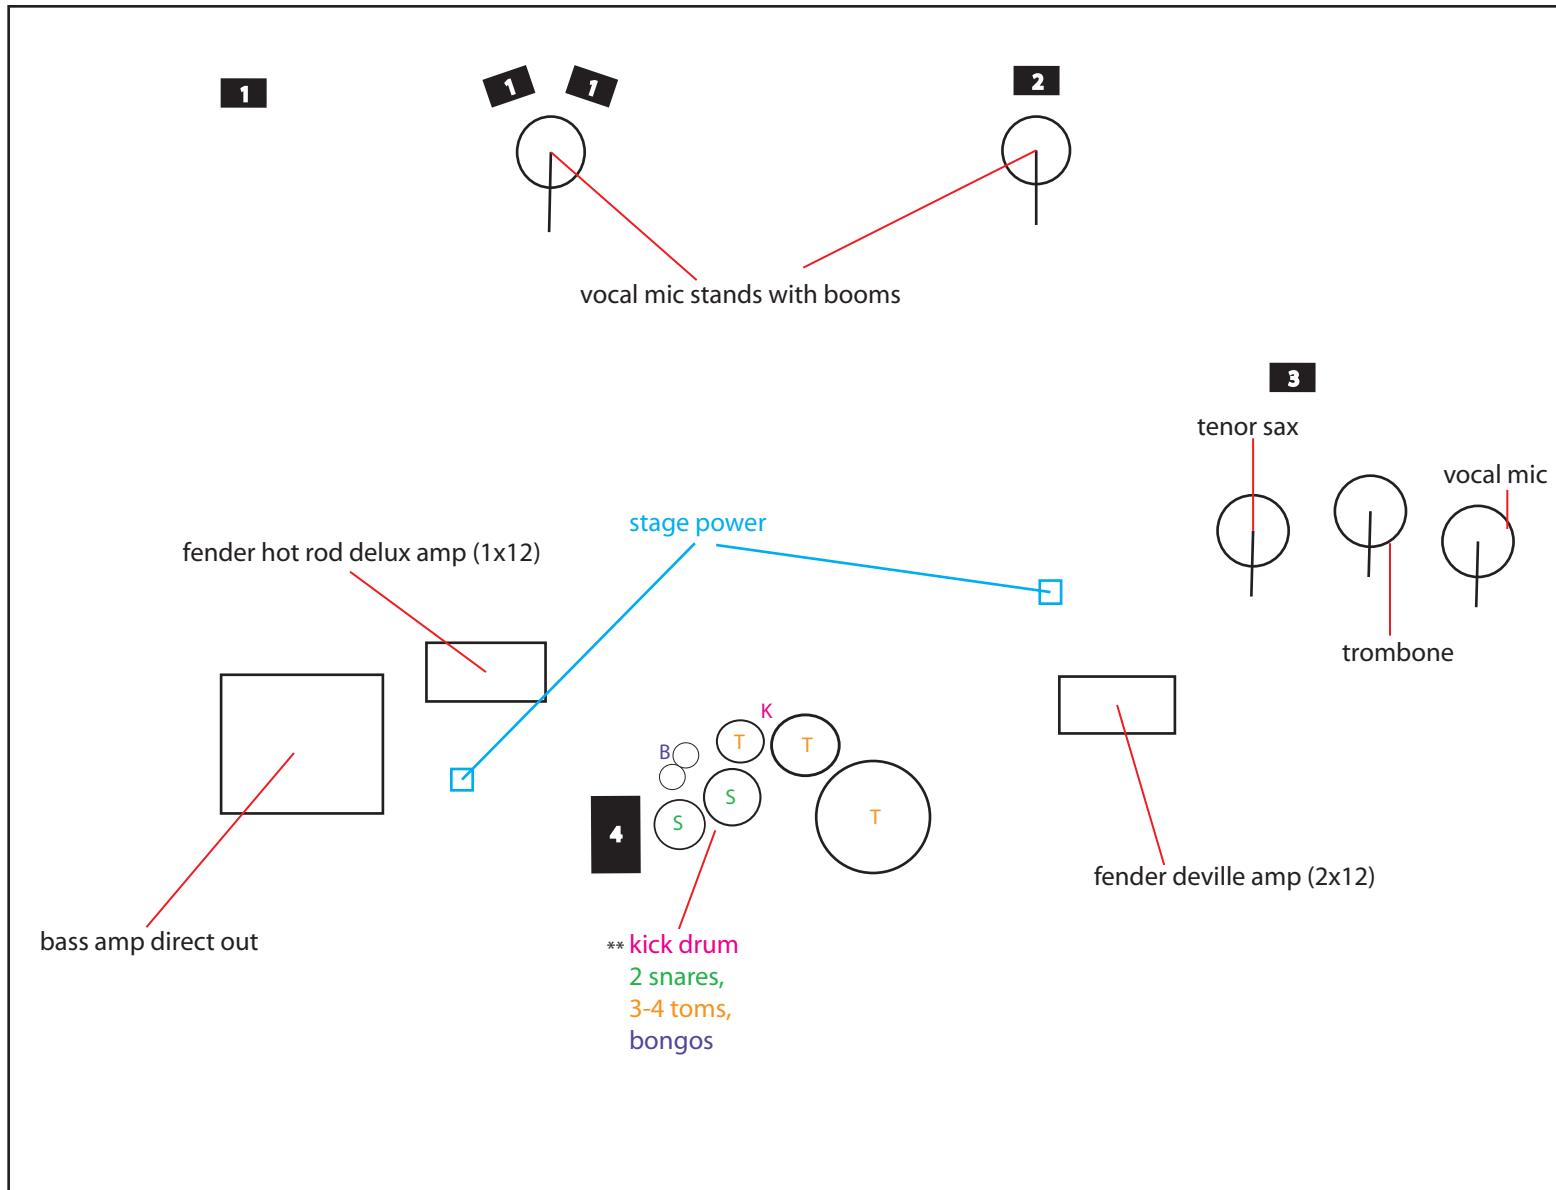

COOL WATERS BAND STAGE PLOT

STAGE FRONT

■ - monitor wedges/mixes

**drum layout will vary according to room size/set up time

***prepare for acoustic guitar direct box